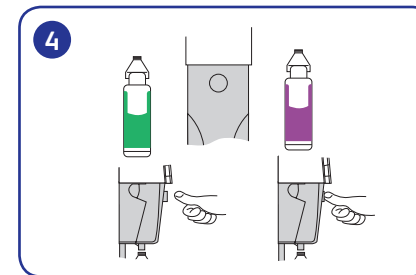

Application...

1 Make sure you use the correct product pouch.

3 Ensure Sight Glass is full of product.

2 Apply downward pressure until a 'click' is heard. Product Pouch Cap must match coloured code ring.

4 Insert bottle into bottle holder and push the button.