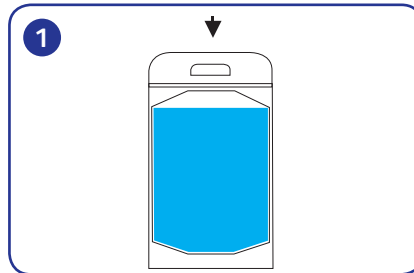

Application...

1 Make sure you use the correct product pouch.

3 Ensure Sight Glass is full of product.

2 Apply downward pressure until a 'click' is heard. Product Pouch Cap must match coloured code ring.