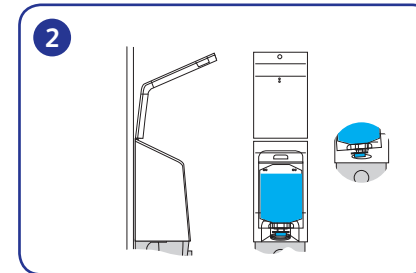

Application...

1 Make sure you use the correct product pouch.

3 Ensure Sight Glass is full of product.

2 Apply downward pressure until a 'click' is heard. Product Pouch Cap must match coloured code ring.

4 Insert bottle into bottle holder and push the button.