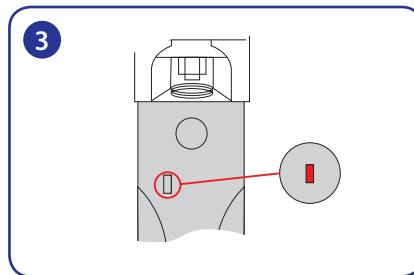

Application...

1 Make sure you use the correct product pouch.

3 Ensure Sight Glass is full of product.

2 Apply downward pressure until a 'click' is heard. Product Pouch Cap must match coloured code ring.